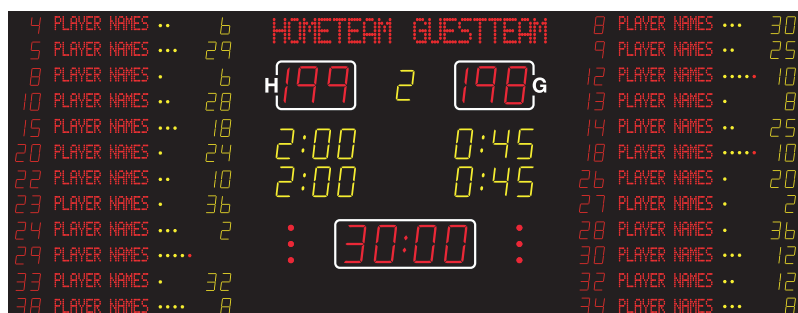

NX33401 FIBA LEVEL 2

540 cm

NX26401 FIBA LEVEL 2

530 cm

	NX26401	The most popular NX33401
Team scores (199-199)	26 cm – red	33 cm – red
Period (9)	21 cm – yellow	26 cm – yellow
Game clock (99:59)	26 cm – red	33 cm – red
Time out	Red dots	Red dots
Text line/team names	15 cm red - 20 characters	15 cm red - 20 characters
Penalty/team foul (9:59/9)	21 cm – yellow	26 cm – yellow
Individual player no.	12 cm - red	12 cm - red
Player names	9 cm red - 12 characters	9 cm red - 12 characters
Individual player foul	Yellow/red dots	Yellow/red dots
Individual player score	12 cm - yellow	12 cm - yellow
Dimensions (cm)	530 x 210 x 8	540 x 210 x 8
Weight - net weight/packed (kg)	223/360	227/370
Readability (m)	150	200
Power consumption – max/average (W)	1010/300	1097/367
Power supply placement	*	*