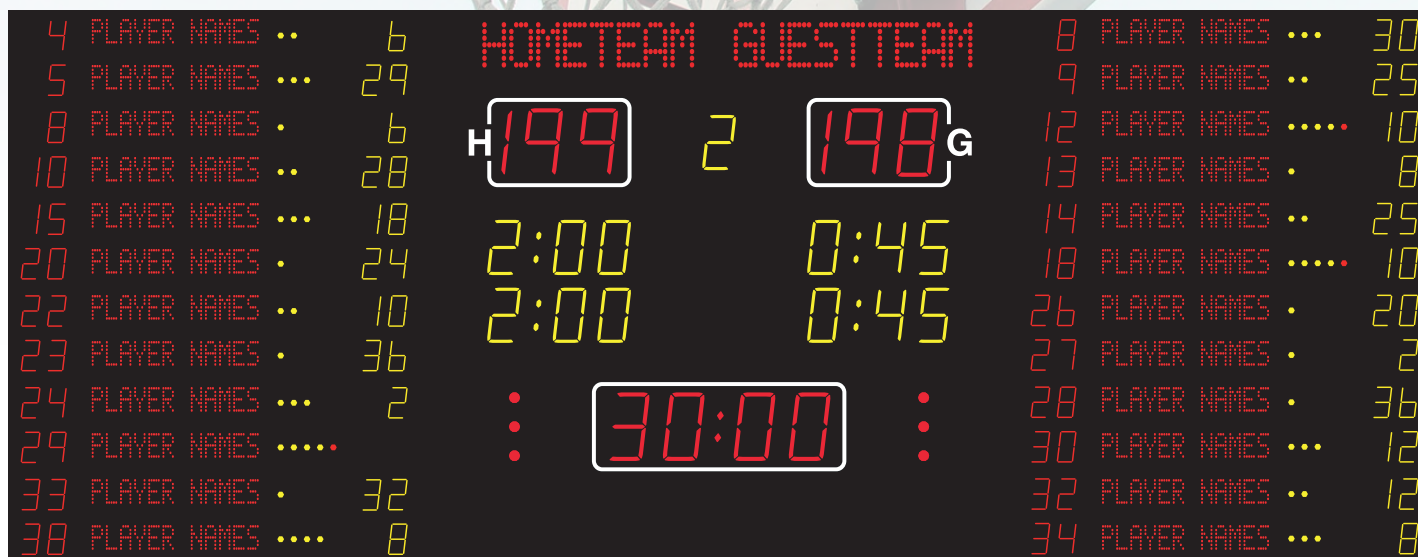

NX33401 FIBA LEVEL 2

540 cm

NX26401 FIBA LEVEL 2

530 cm

	NX26401	The most popular NX33401
Team scores (199-199)	26 cm – red	33 cm – red
Period (9)	21 cm – yellow	26 cm – yellow
Game clock (99:59)	26 cm – red	33 cm – red
Time out	Red dots	Red dots
Text line/team names	15 cm red - 20 characters	15 cm red - 20 characters
Penalty/team foul (9:59/9)	21 cm – yellow	26 cm – yellow
Individual player no.	12 cm - red	12 cm - red
Player names	9 cm red - 12 characters	9 cm red - 12 characters
Individual player foul	Yellow/red dots	Yellow/red dots
Individual player score	12 cm - yellow	12 cm - yellow
Dimensions (cm)	530 x 210 x 8	540 x 210 x 8
Weight - net weight/packed (kg)	223/360	227/370
Readability (m)	150	200
Power consumption – max/average (W)	1010/300	1097/367
Power supply placement	*	*

NAUCON-1000
Панель управления