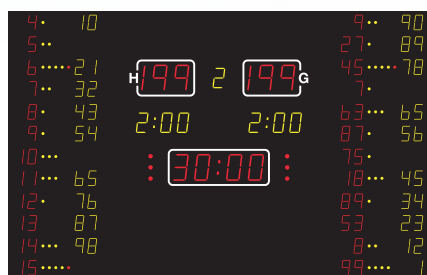

NA2164T • NA2664 • NA3364

330 cm

NA2664

370 cm

NA3364

430 cm

Also available without
**INDIVIDUAL
SCORE**

NA2162

330 cm

Ask for:

NA2162
NA2662
NA3362

NAUCON-1000
Панель управления

	NA2164T	The most popular NA2664	NA3364
Team scores (199-199)	21 cm – red	26 cm – red	33 cm – red
Period (9)	16 cm – yellow	21 cm – yellow	26 cm – yellow
Game clock (99:59)	21 cm – red	26 cm – red	33 cm – red
Time out	Red dots	Red dots	Red dots
Penalty/foul (9:59)	16 cm – yellow	21 cm – yellow	26 cm – yellow
Individual player No.	12 cm - red	12 cm – red	Yellow/red dots
Individual player foul	Yellow/red dots	Yellow/red dots	Yellow/red dots
Individual player score	12 cm - yellow	12 cm - yellow	16 cm - yellow
Dimensions (cm)	330 x 210 x 8	370 x 210 x 8	430 x 270 x 8
Weight - net weight/packed (kg)	140/240	156/260	232/405
Readability (m)	120	150	200
Power consumption - max/average (W)	553/166	585/176	1056/312
Power supply placement	*	*	*