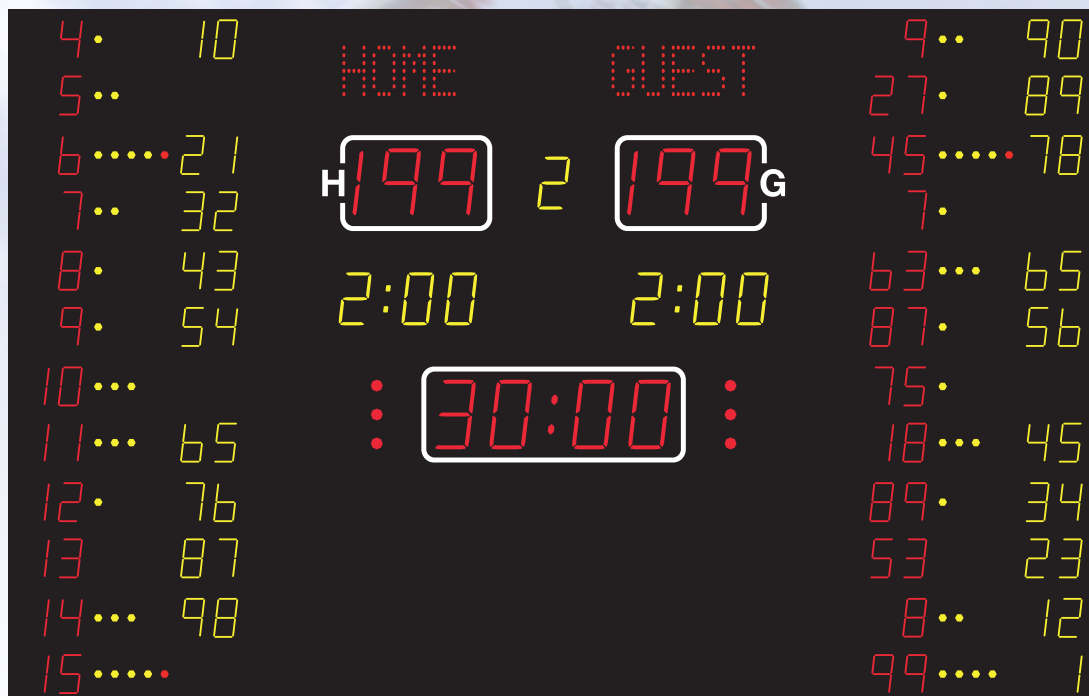

NA2164T • NA2664 • NA3364

330 cm

NA2664

370 cm

NA3364

430 cm

Also available without
**INDIVIDUAL
SCORE**

NA2162

330 cm

Ask for:

NA2162
NA2662
NA3362

NAUCON-1000
Панель управления

	NA2164T	The most popular NA2664	NA3364
Team scores (199-199)	21 cm – red	26 cm – red	33 cm – red
Period (9)	16 cm – yellow	21 cm – yellow	26 cm – yellow
Game clock (99:59)	21 cm – red	26 cm – red	33 cm – red
Time out	Red dots	Red dots	Red dots
Penalty/foul (9:59)	16 cm – yellow	21 cm – yellow	26 cm – yellow
Individual player No.	12 cm - red	12 cm – red	Yellow/red dots
Individual player foul	Yellow/red dots	Yellow/red dots	Yellow/red dots
Individual player score	12 cm - yellow	12 cm - yellow	16 cm - yellow
Dimensions (cm)	330 x 210 x 8	370 x 210 x 8	430 x 270 x 8
Weight - net weight/packed (kg)	140/240	156/260	232/405
Readability (m)	120	150	200
Power consumption - max/average (W)	553/166	585/176	1056/312
Power supply placement	*	*	*