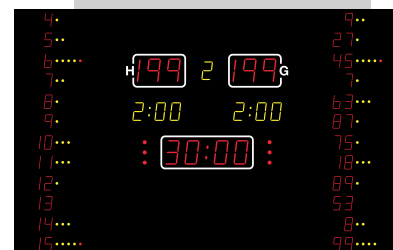

NA2164T • NA2664 • NA3364

330 cm

NA2664

370 cm

NA3364

430 cm

Also available without
**INDIVIDUAL
SCORE**

NA2162

330 cm

Ask for:

NA2162
NA2662
NA3362

NAUCON-1000
Панель управления

	NA2164T	The most popular NA2664	NA3364
Team scores (199-199)	21 cm – red	26 cm – red	33 cm – red
Period (9)	16 cm – yellow	21 cm – yellow	26 cm – yellow
Game clock (99:59)	21 cm – red	26 cm – red	33 cm – red
Time out	Red dots	Red dots	Red dots
Penalty/foul (9:59)	16 cm – yellow	21 cm – yellow	26 cm – yellow
Individual player No.	12 cm - red	12 cm – red	Yellow/red dots
Individual player foul	Yellow/red dots	Yellow/red dots	Yellow/red dots
Individual player score	12 cm - yellow	12 cm - yellow	16 cm - yellow
Dimensions (cm)	330 x 210 x 8	370 x 210 x 8	430 x 270 x 8
Weight - net weight/packed (kg)	140/240	156/260	232/405
Readability (m)	120	150	200
Power consumption - max/average (W)	553/166	585/176	1056/312
Power supply placement	*	*	*