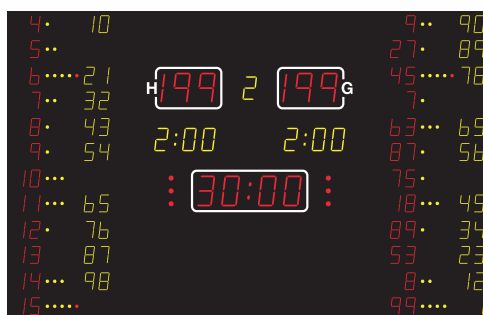

NA2164T • NA2664 • NA3364

330 cm

NA2664

370 cm

NA3364

430 cm

Also available without
**INDIVIDUAL
SCORE**

NA2162

330 cm

Ask for:

NA2162
NA2662
NA3362

NAUCON-1000
Панель управления

	NA2164T	The most popular NA2664	NA3364
Team scores (199-199)	21 cm – red	26 cm – red	33 cm – red
Period (9)	16 cm – yellow	21 cm – yellow	26 cm – yellow
Game clock (99:59)	21 cm – red	26 cm – red	33 cm – red
Time out	Red dots	Red dots	Red dots
Penalty/foul (9:59)	16 cm – yellow	21 cm – yellow	26 cm – yellow
Individual player No.	12 cm - red	12 cm – red	Yellow/red dots
Individual player foul	Yellow/red dots	Yellow/red dots	Yellow/red dots
Individual player score	12 cm - yellow	12 cm - yellow	16 cm - yellow
Dimensions (cm)	330 x 210 x 8	370 x 210 x 8	430 x 270 x 8
Weight - net weight/packed (kg)	140/240	156/260	232/405
Readability (m)	120	150	200
Power consumption - max/average (W)	553/166	585/176	1056/312
Power supply placement	*	*	*